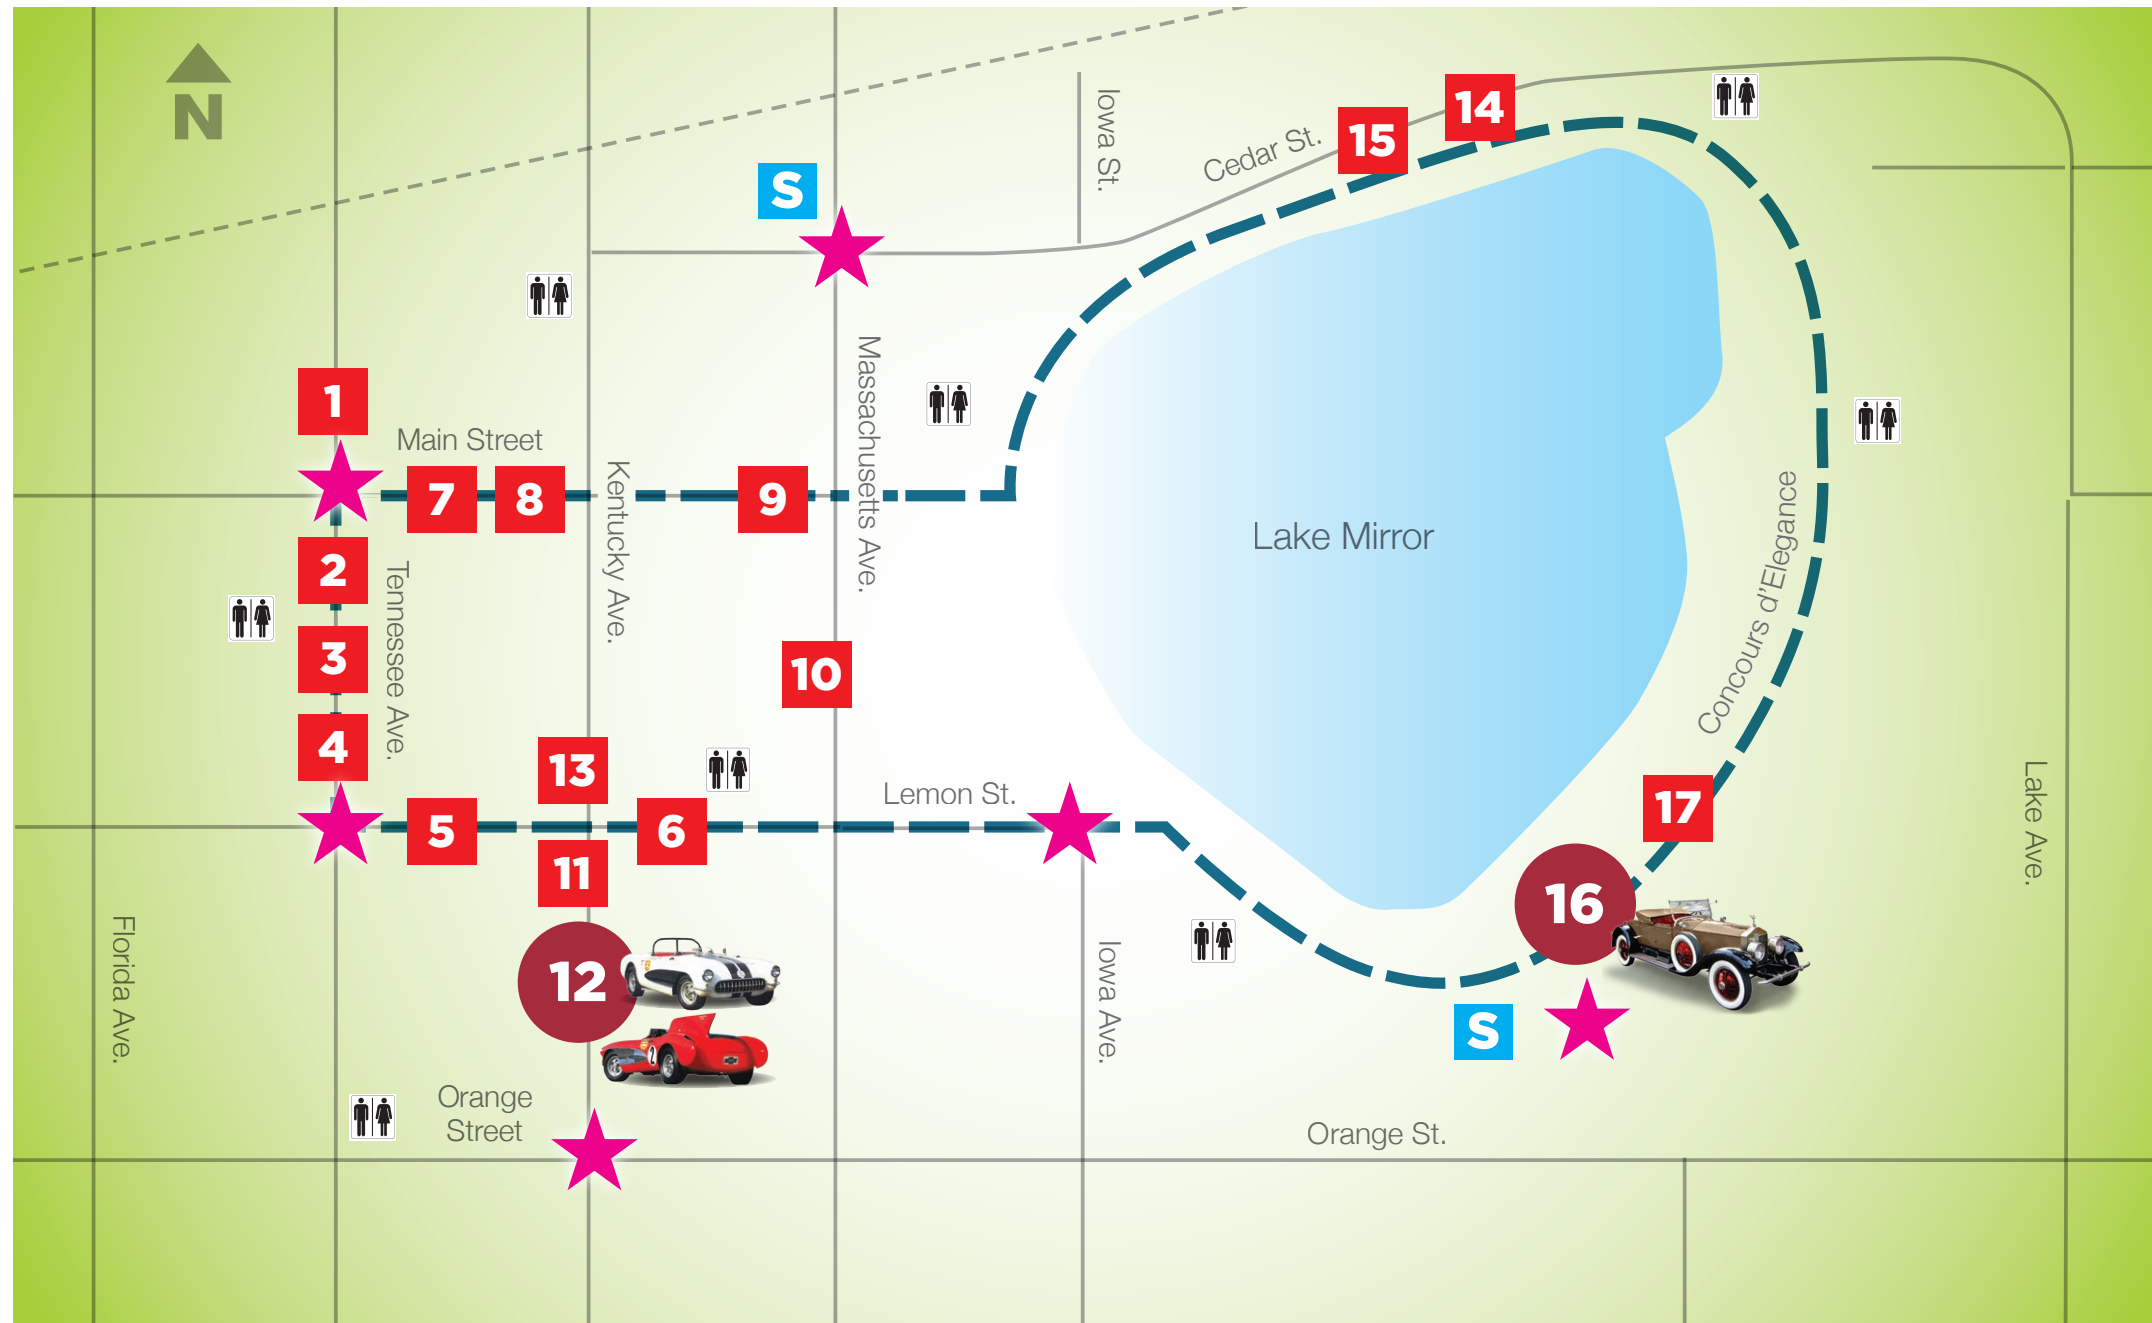

LAKELAND AUTO SHOW & LAKE MIRROR CONCOURS

PRESENTED BY
MIDFLORIDA

- 1 New Cars Corral**
Featured Dealerships
Regal Lakeland
Fields Auto Group
Lakeland Volkswagen
Volvo of Tampa
Posner Park
Audi Lakeland
Winter Haven Fiat
Lakeland Automall
- 2 All British**
- 3 Classic Trucks**
- 4 American Classics/
Excitement**
- 5 Cobras**
- 6 Corvettes**
- 7 European/Exotics**
- 8 Pre-War Classics**
- 9 Mustangs**
- 10 Vendor Showcase**
- 11 MIDFLORIDA
Downtown Stage**
- 12 Auto Show Featured Cars**
1956 Corvette SR-2
1956 Corvette SR
- 13 Lost & Found/First Aid**

- 14 Food Trucks**
- 15 DJ**
- 16 Concours Featured Car**
1925 Rolls Royce
- 17 MIDFLORIDA
Concours Stage**

S FREE Parking Shuttle Stop

Pick up and drop off from 10 am to 4 pm from the following FREE parking locations:

- Lot at the corner of S. Tennessee Ave. & Lime St.
- Lot at the corner S. Tennessee Ave. & E. Walnut St.
- Lot behind First United Methodist Church on E. Walnut St.
- Lot at the corner of E. Oak St. & N. Iowa

Visit one of the many fine downtown dining options located throughout the venue.

★ **Entry Gates – FREE Entry**

♂ ♀ **Bathrooms**